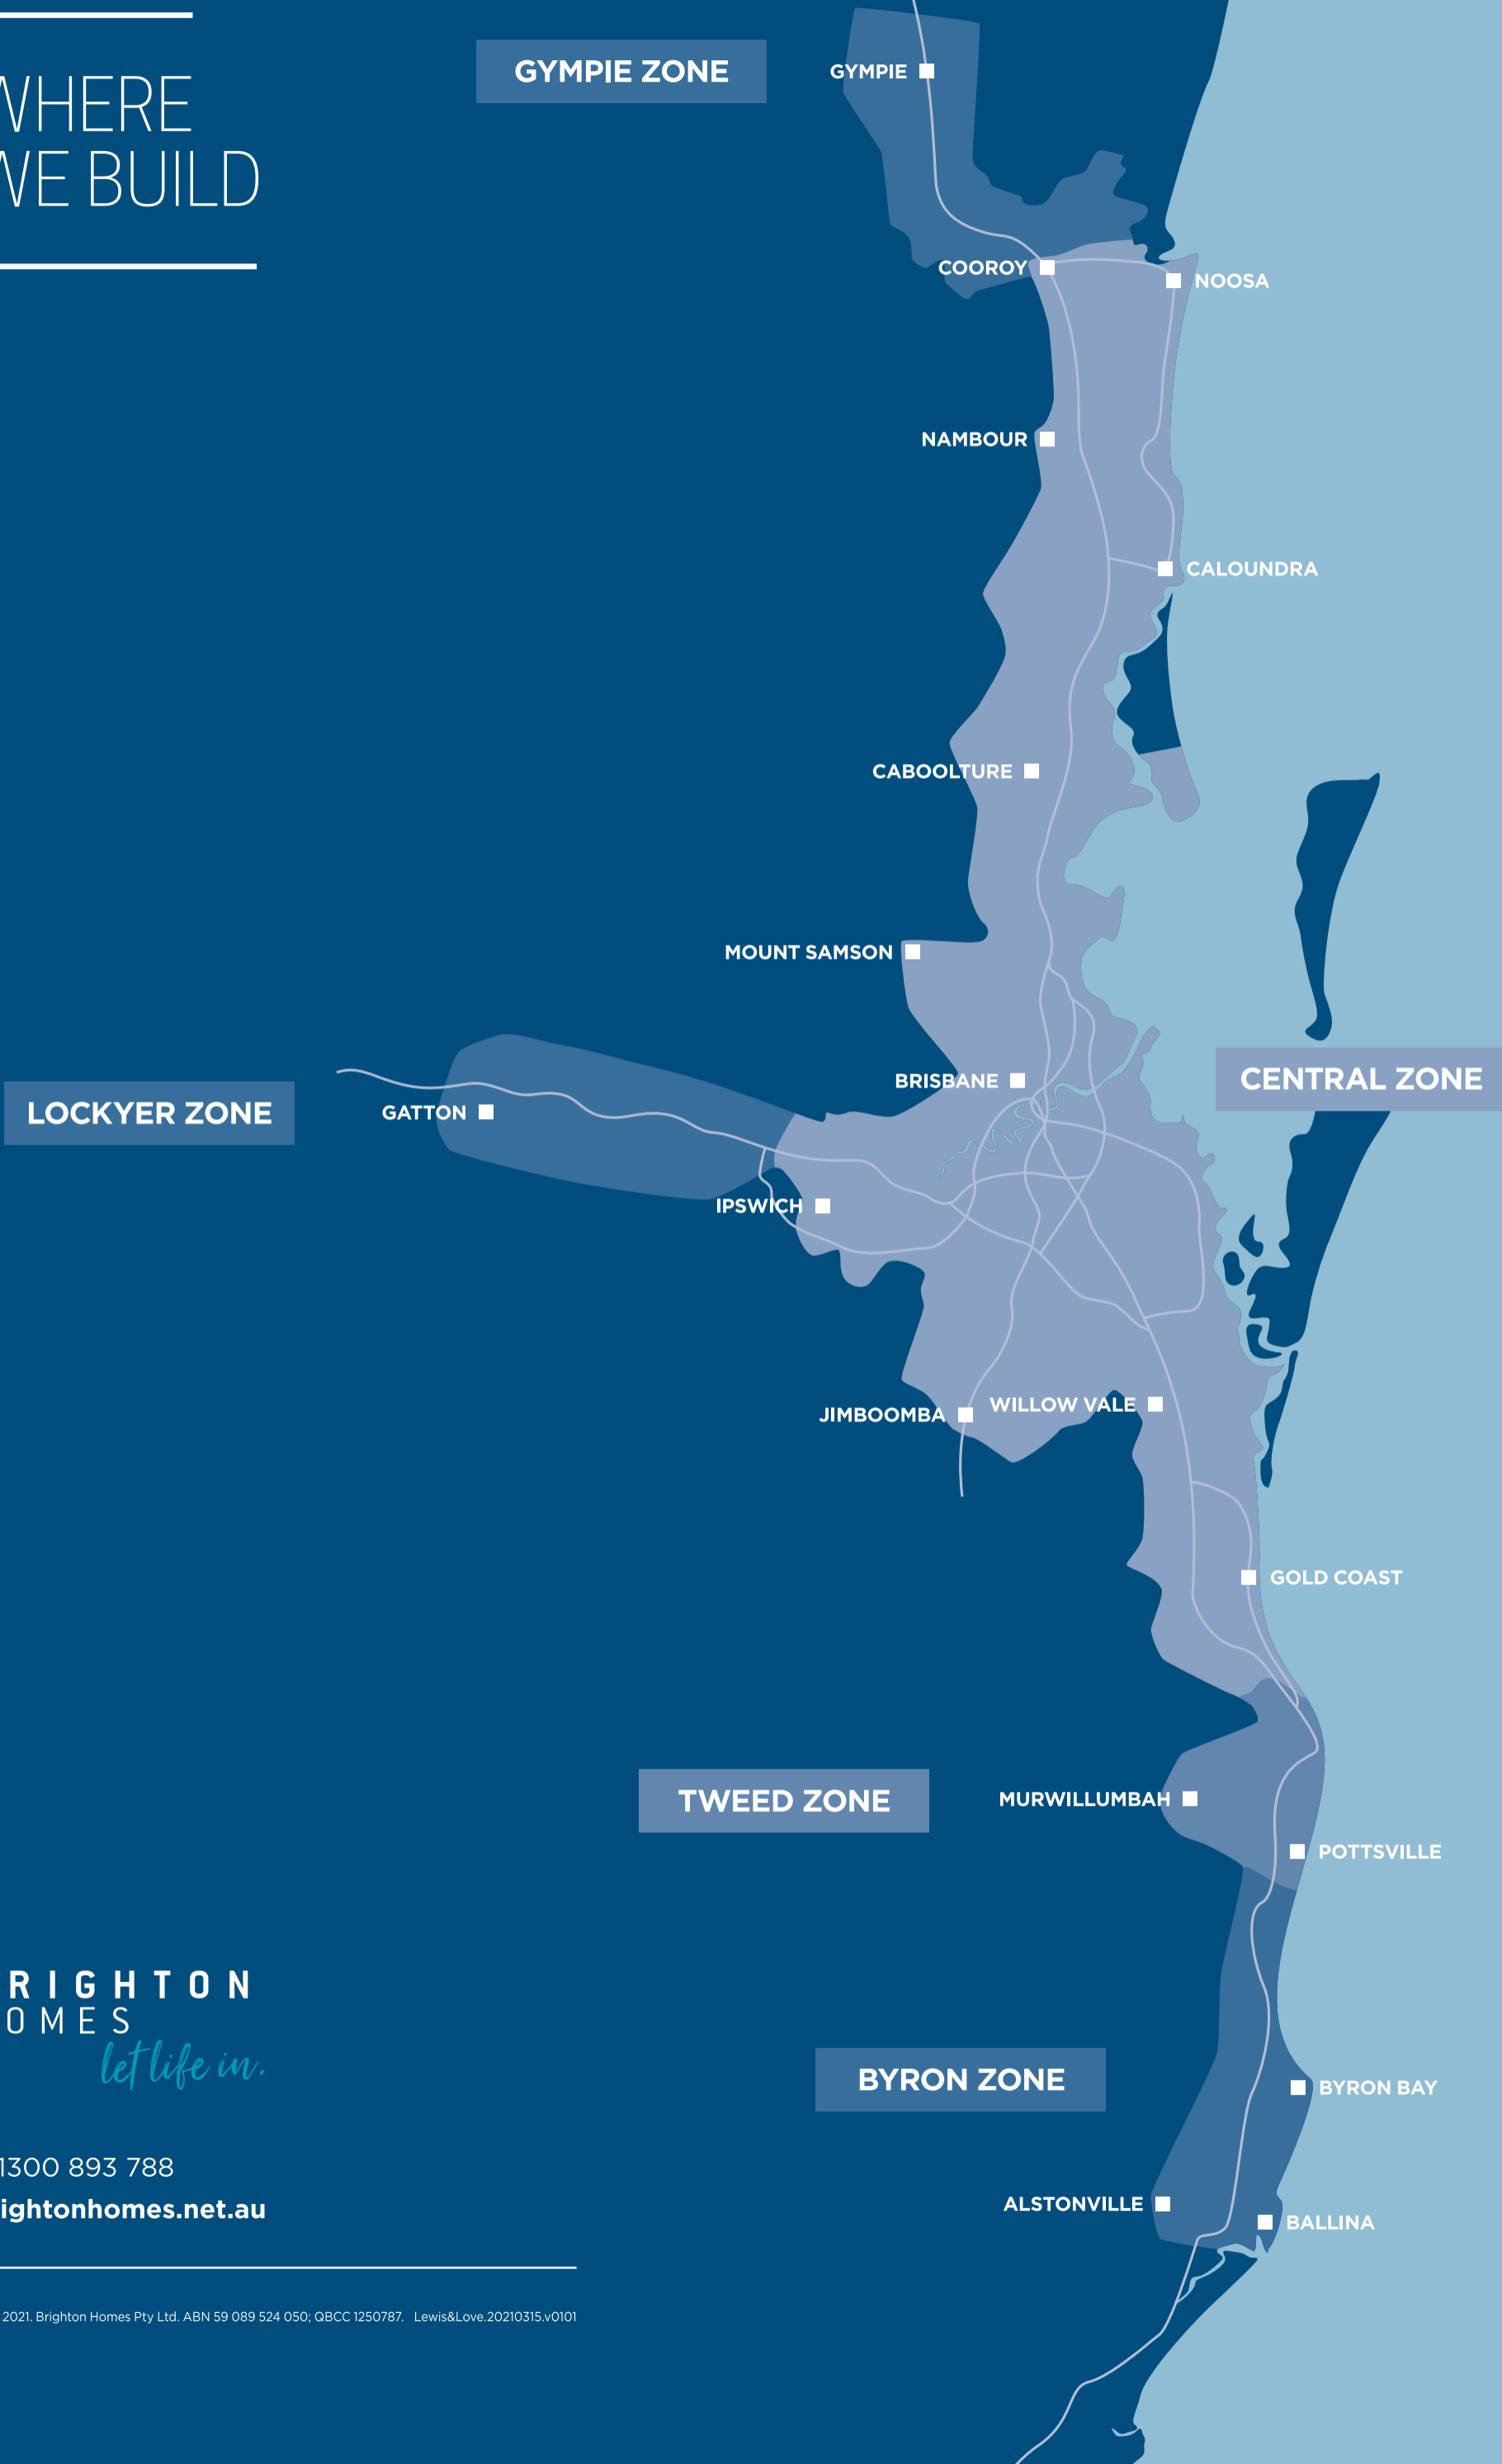

WHERE WE BUILD

**BRIGHTON
HOMES**
let life in.

P 1300 893 788
brightonhomes.net.au